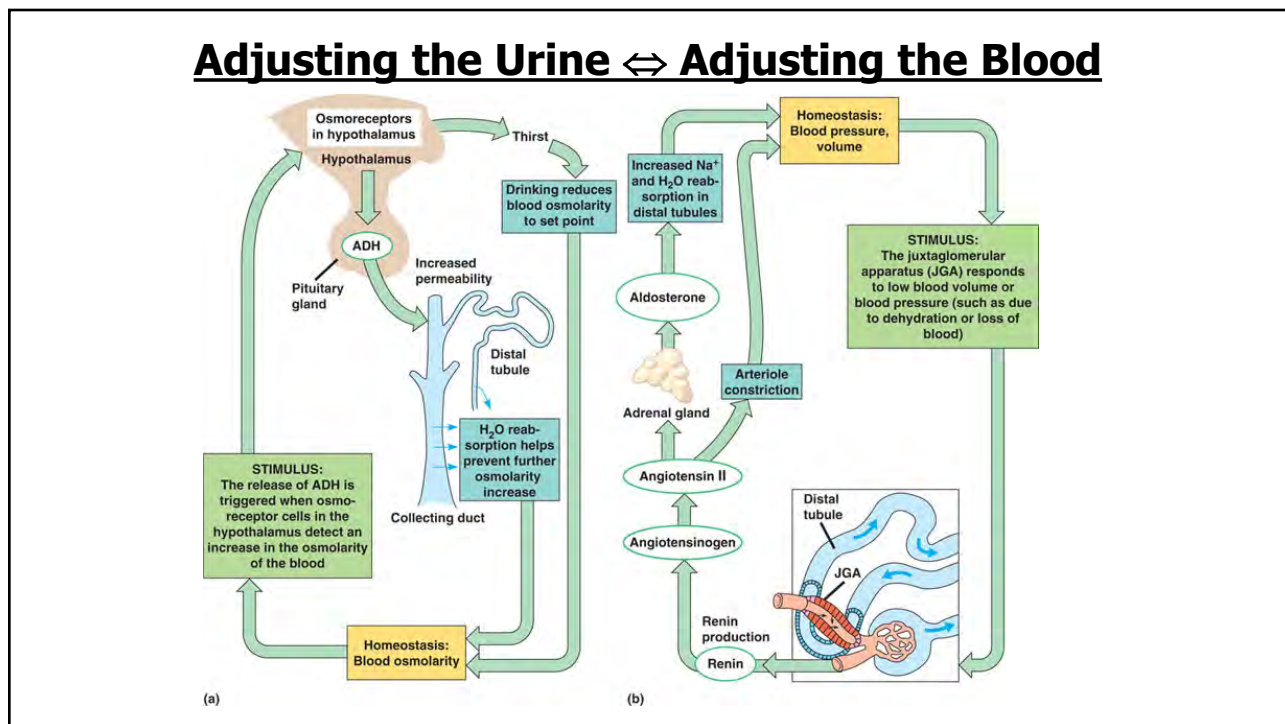

Osmoregulation & Excretion

Osmolality of Fluid along the Nephron

Glomerular Filtration Rate = 125 ml/min