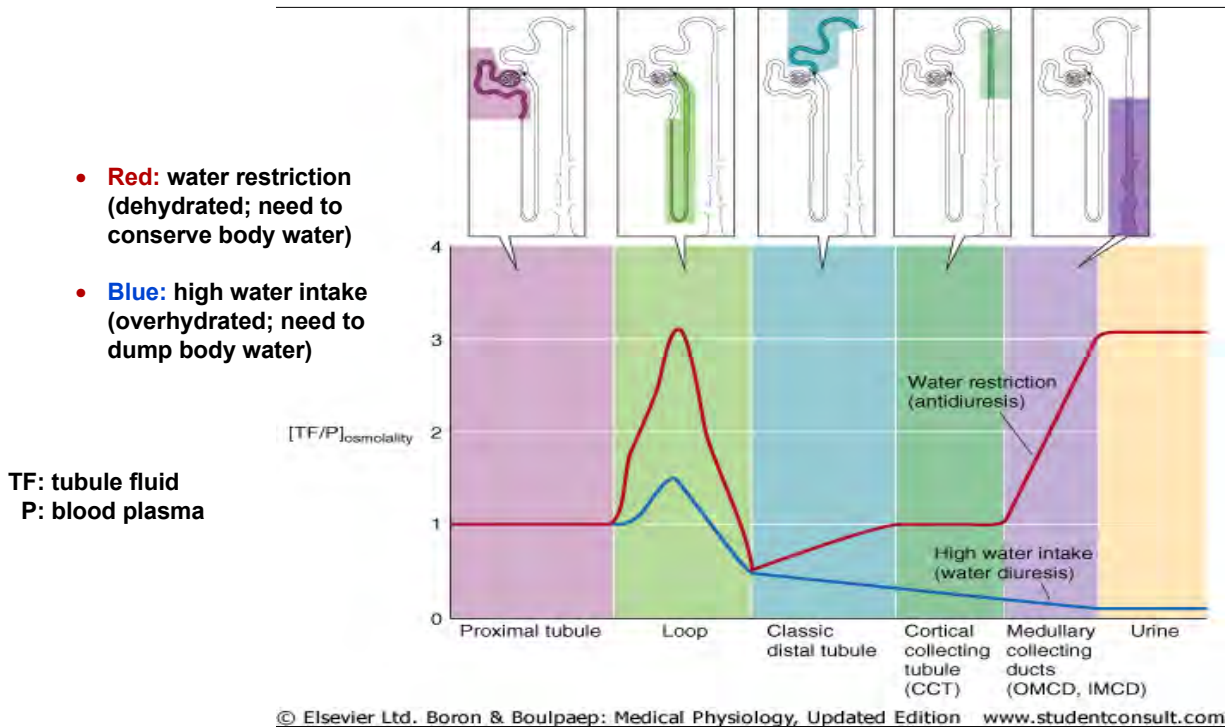

Osmoregulation & Excretion

Osmolality of Fluid along the Nephron

Glomerular Filtration Rate = 125 ml/min