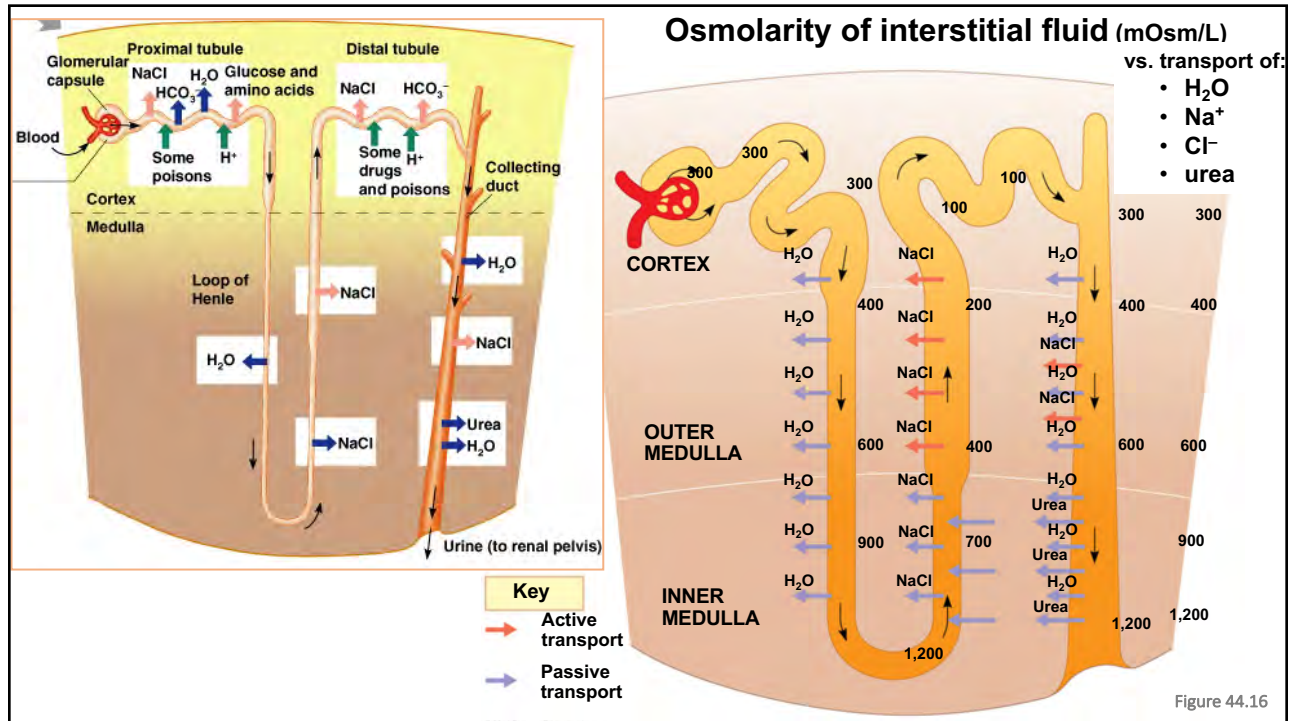

Osmoregulation & Excretion

Osmolality of Fluid along the Nephron

Glomerular Filtration Rate = 125 ml/min